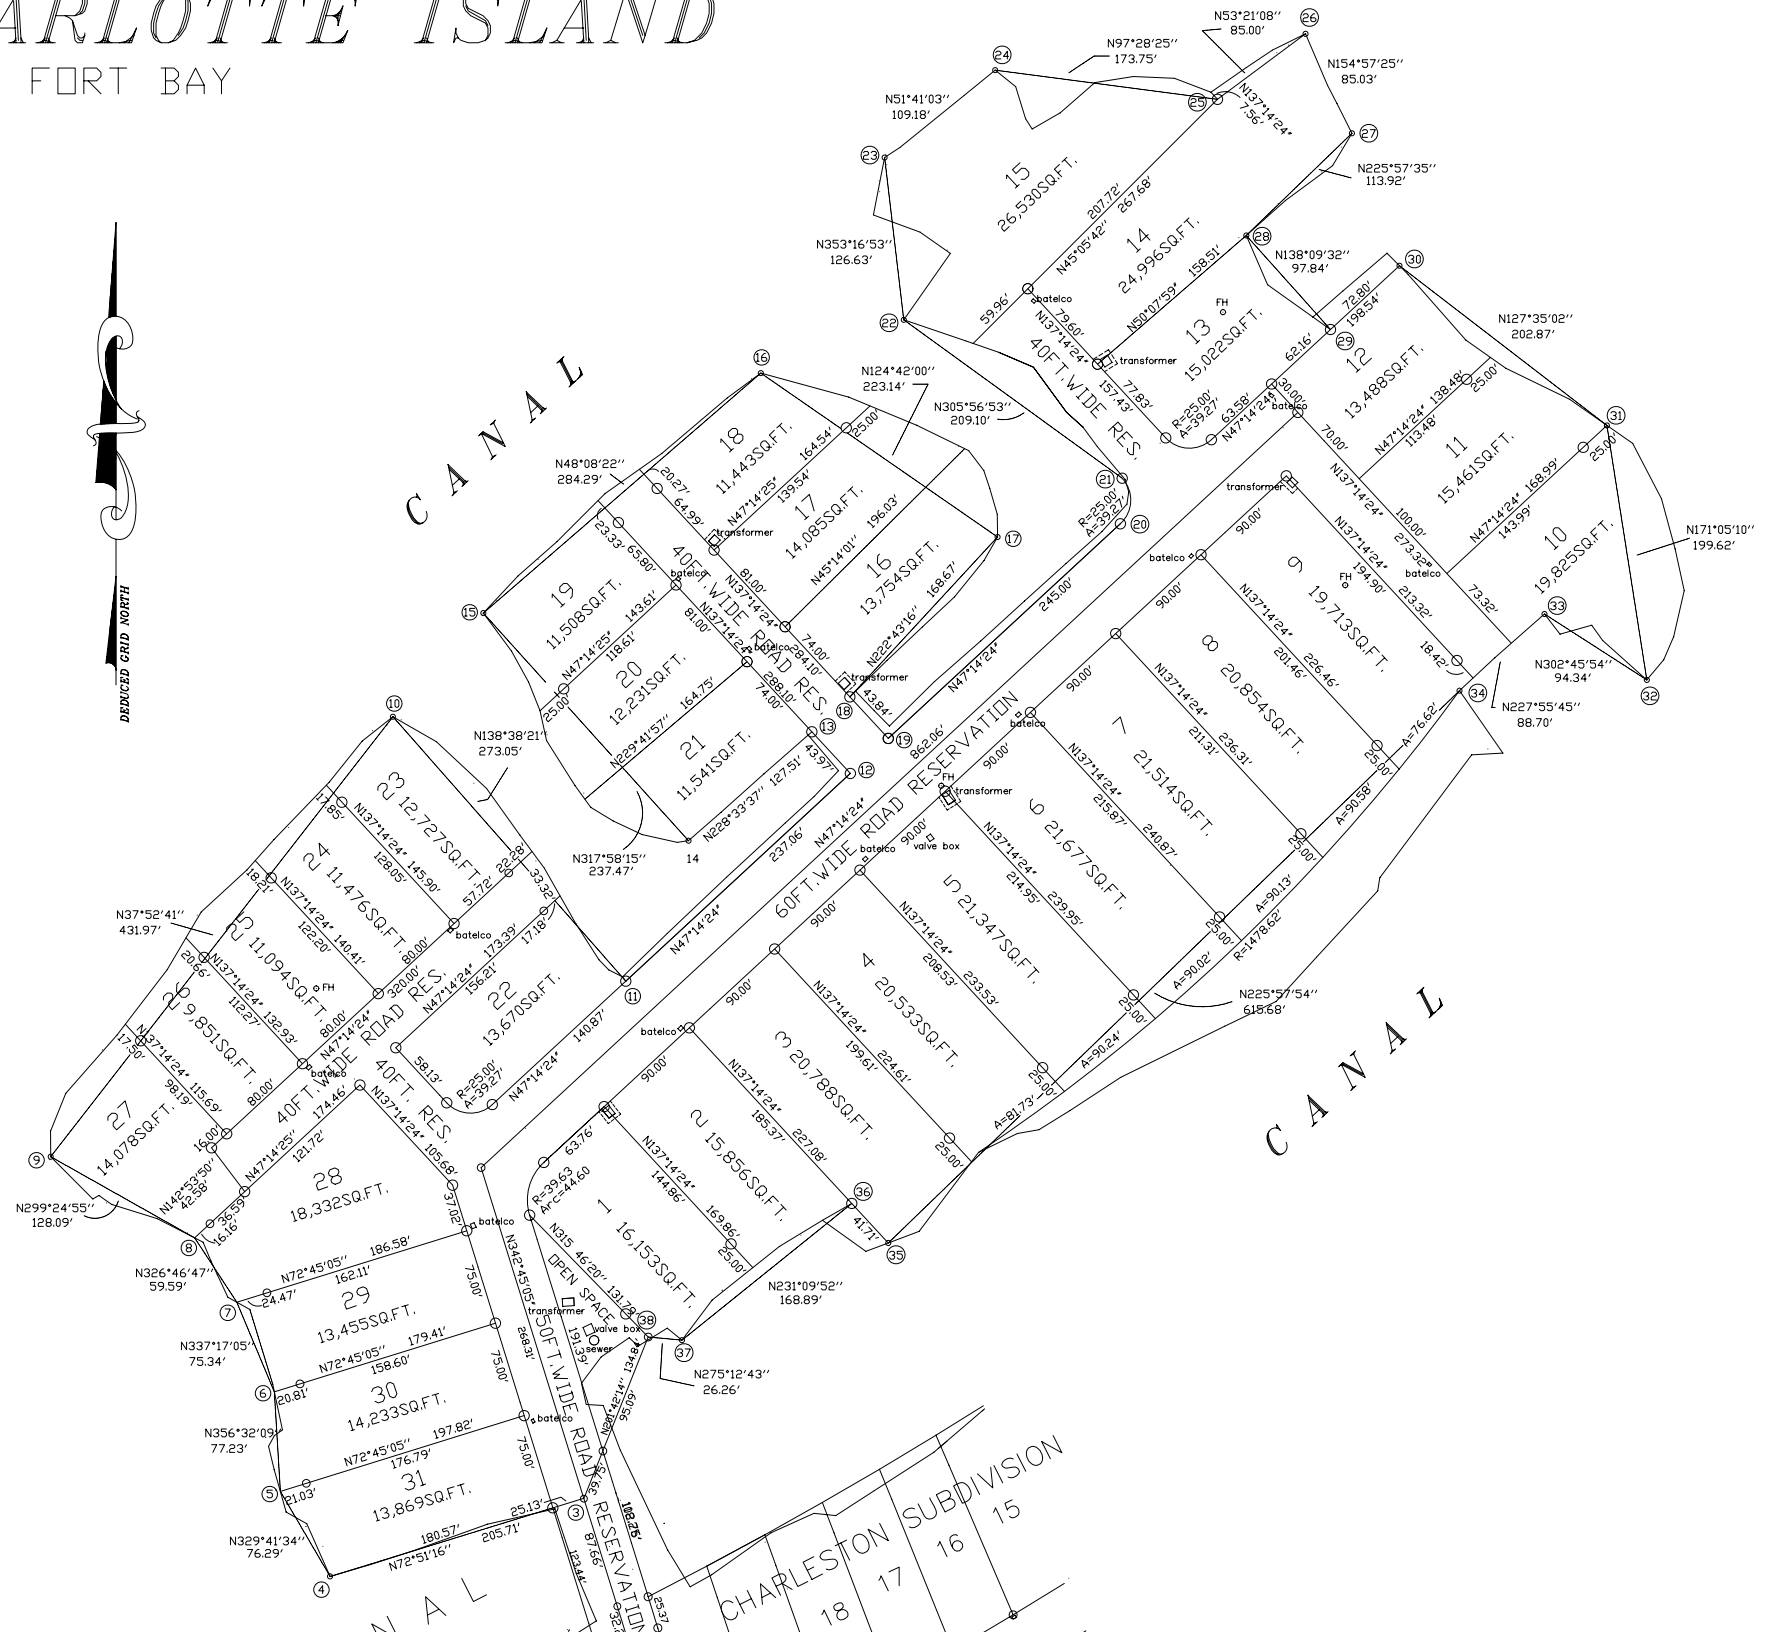

42700M

42700M

42700M

CHARLOTTE ISLAND

@ OLD FORT BAY

2771800M

N2771800M

2771600M

N2771600M

CANAL

CANAL

CHARLESTON SUBDIVISION